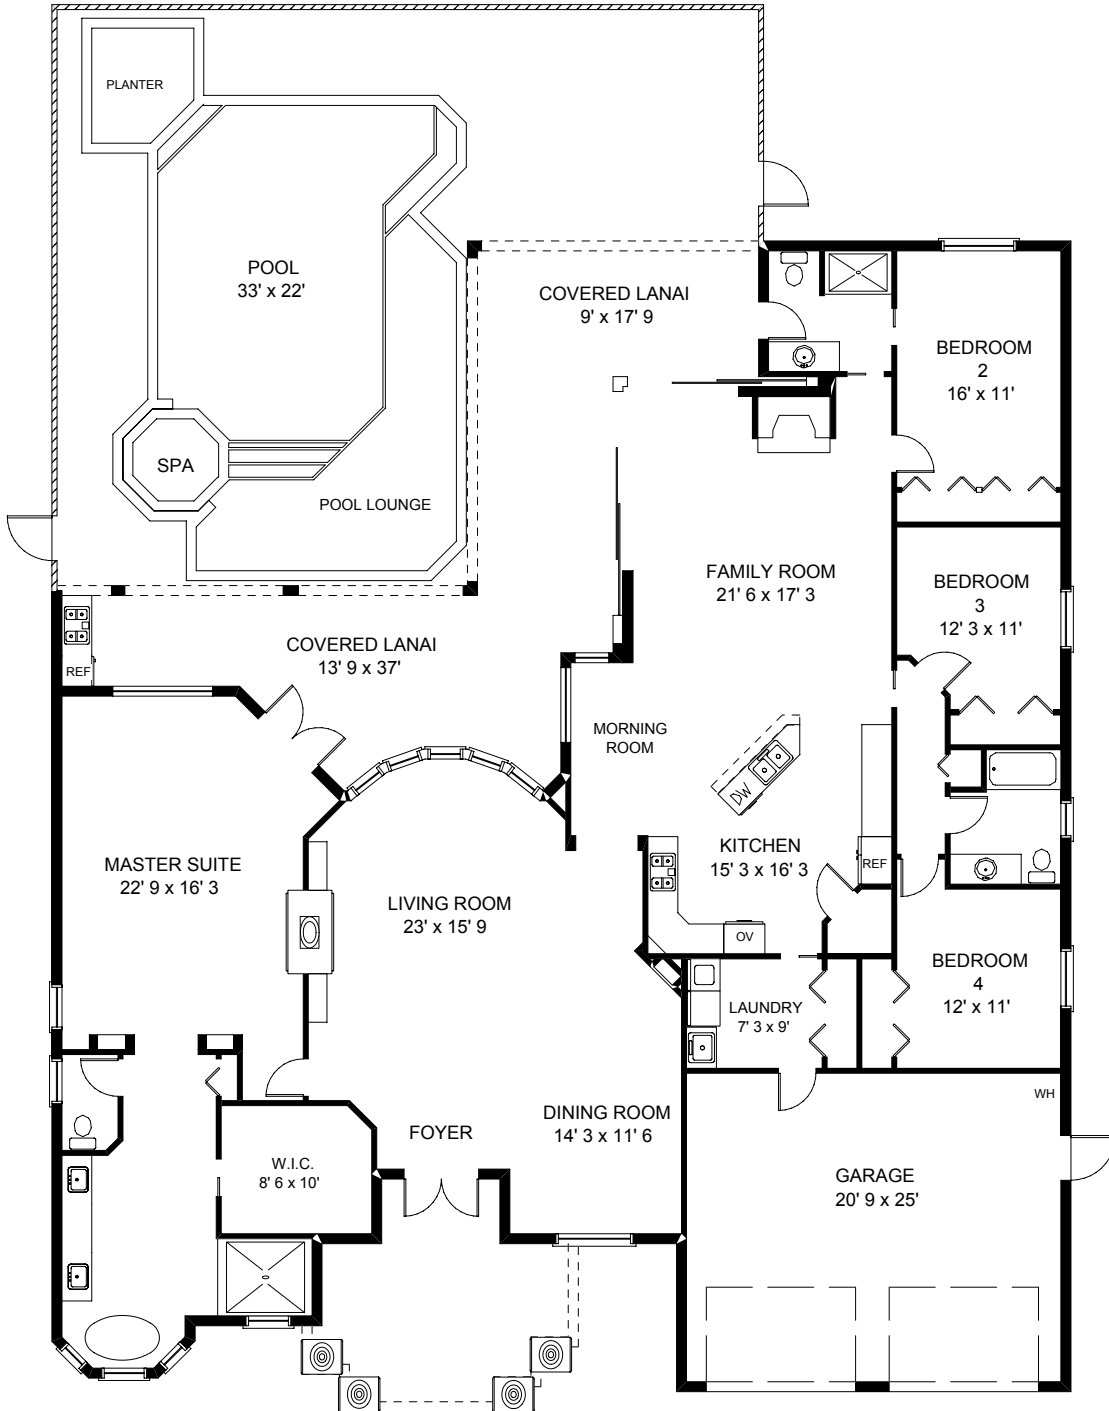

975 SPANISH MOSS TRAIL
NAPLES, FL

TOTAL UNDER AIR	3081 sq. ft.
Garage	564 sq. ft.
Covered Entry	210 sq. ft.
Covered Lanai	659 sq. ft.

TOTAL UNDER ROOF	4514 sq. ft.
Lanai/Pool	1391 sq. ft.

TOTAL AREA	5905 sq. ft.
------------	--------------

PRECISION FLOORPLANS, INC.
www.precisionfloorplans.com
239 - 598 - 9411

ALL INFORMATION IS DEEMED
RELIABLE BUT NOT
GUARANTEED